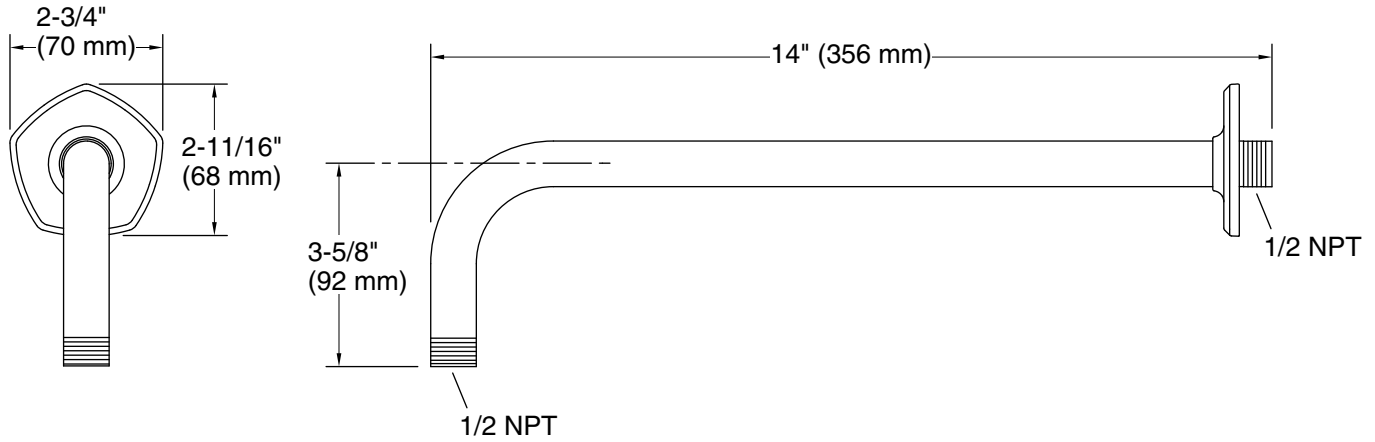

Features

- 15" (381 mm) x 2-3/4" (70 mm) x 2-3/4" (70 mm)
- Part of the Occasion bathroom faucet and accessory collection

Material

- Durable metal construction
- KOHLER finishes resist corrosion and tarnishing

Installation

- 1/2 -14 NPT connection
- Wall-mount

Codes/Standards

None Applicable

KOHLER® Faucet Lifetime Limited Warranty

See website for detailed warranty information.

Available Colors/Finishes

Color tiles intended for reference only.

Color	Code	Description
	CP	Polished Chrome
	SN	Vibrant™ Polished Nickel
	BN	Vibrant™ Brushed Nickel
	BL	Matte Black
	2MB	Vibrant™ Brushed Moderne Brass

Technical Information

All product dimensions are nominal.